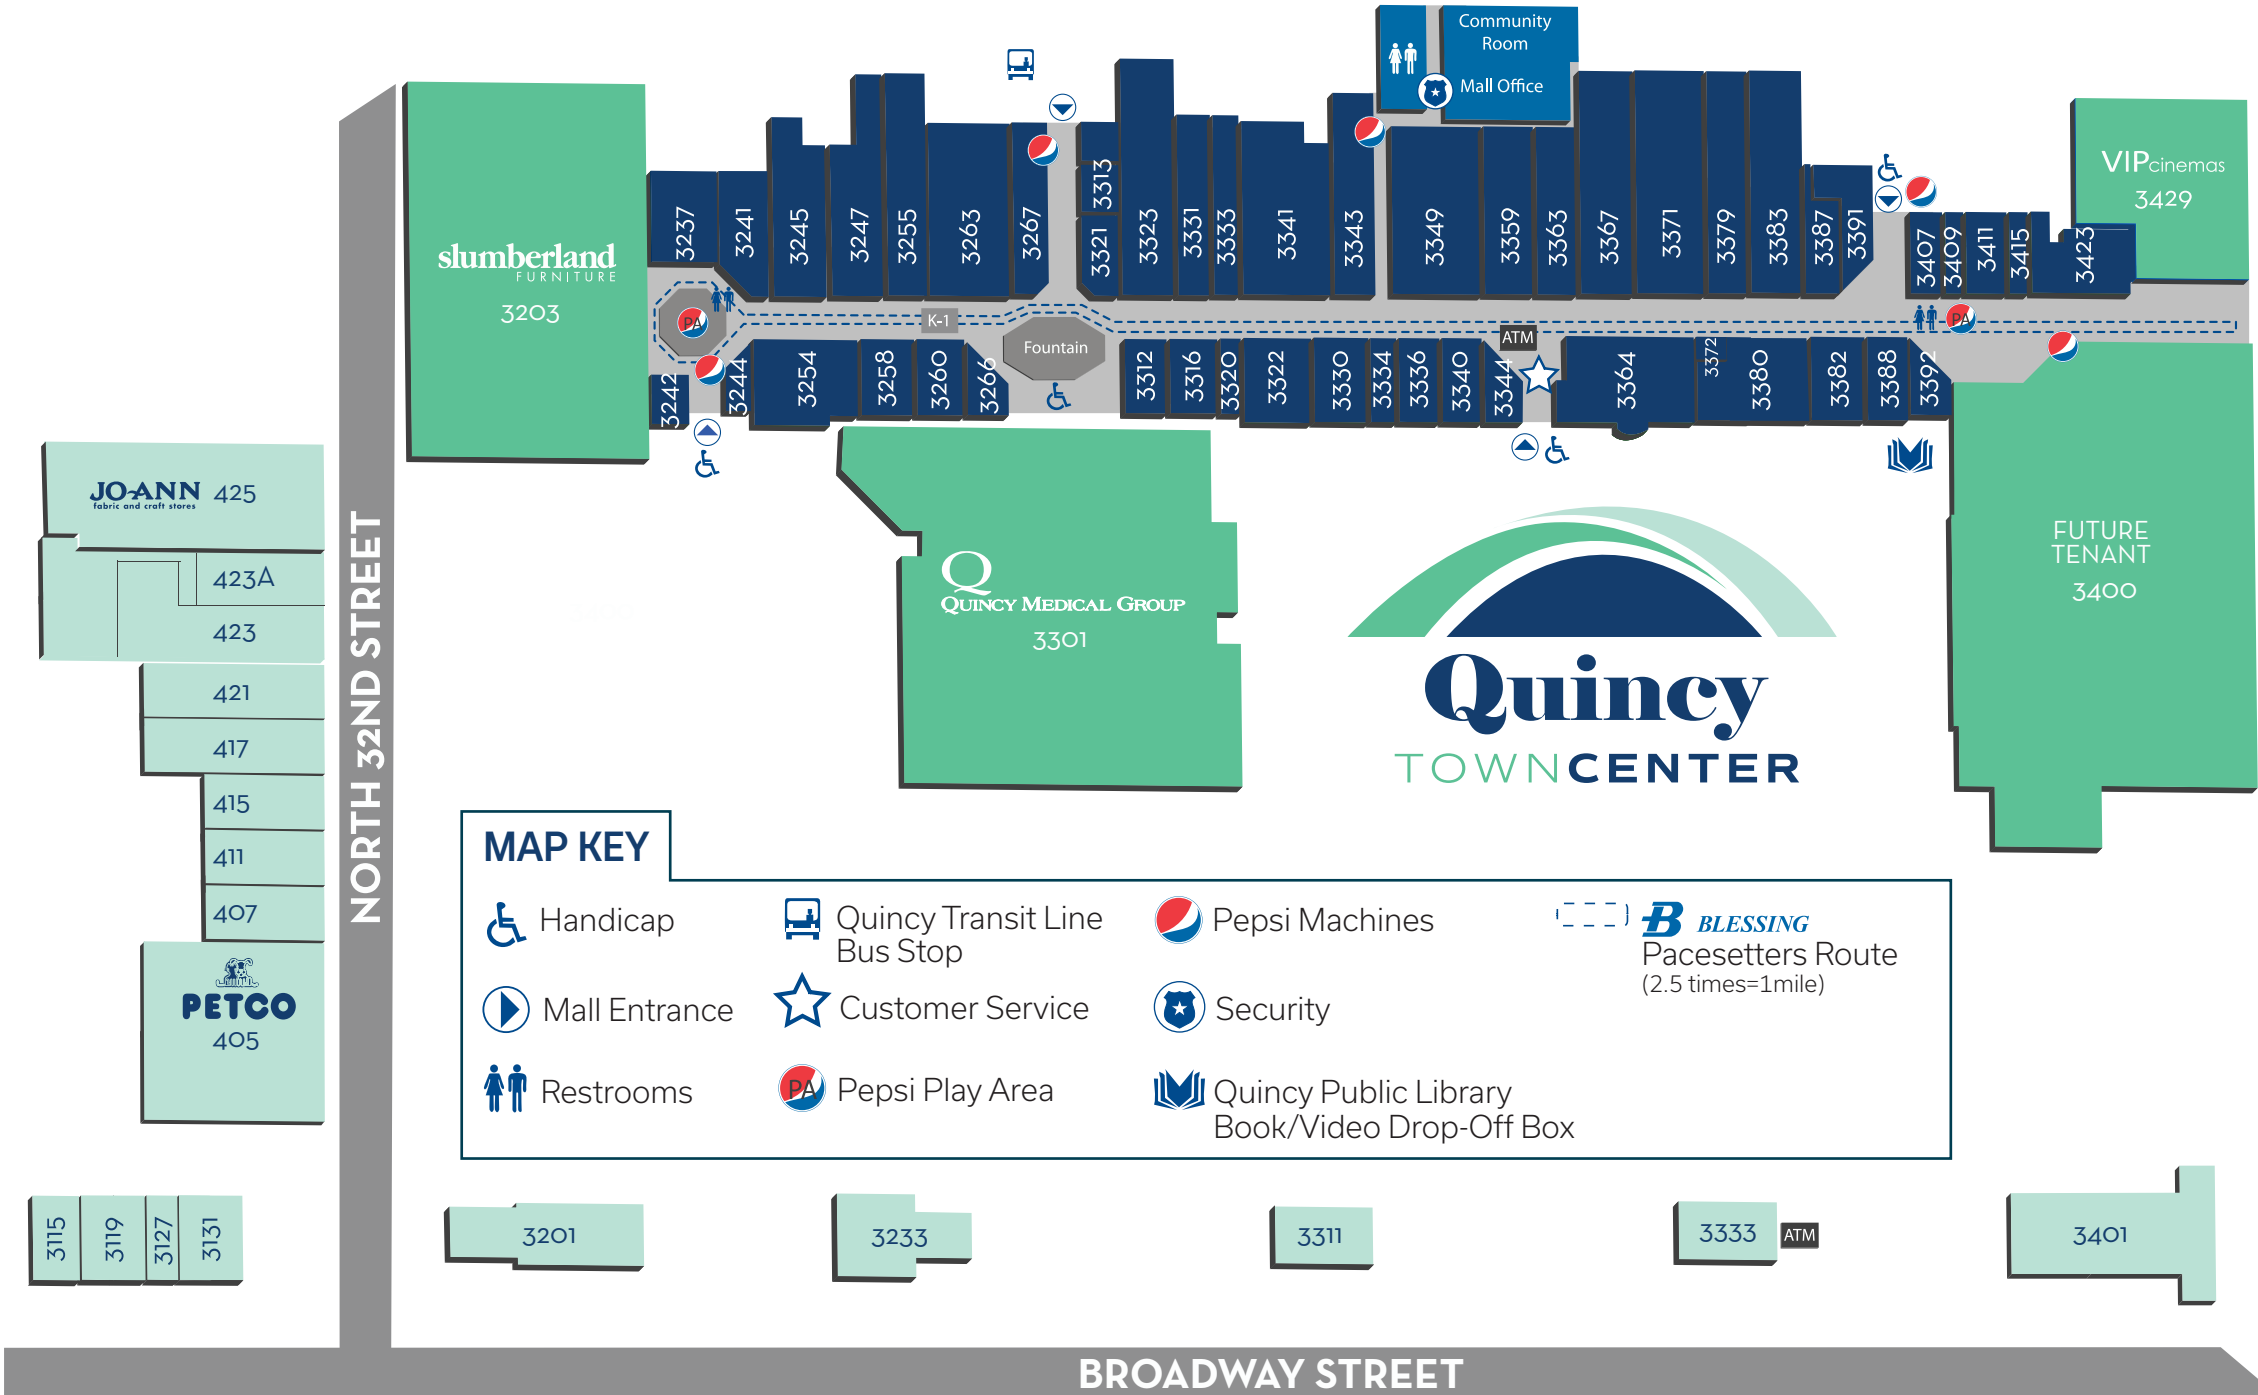

FASHION - MEN'S

- 3359** Buckle
- 3254** Factory Connection
- 3383** Rue21

FOOD & REFRESHMENT

- 3320** Auntie Anne's Pretzels
- 3311** IHop
- 3201** McDonald's
- 3364** Pappo's Pizzeria
- 415** Qdoba
- 3244** Sidell's Bakery
- 3407** Spi-Rolls
- 3115** Starbucks

JEWELRY & ACCESSORIES

- 3340** Claire's
- 3254** Factory Connection
- 3321** Zales

MUSIC, VIDEO & ELECTRONICS

- 3245** F.Y.E.
- 3119** US Cellular

PETS/PET SUPPLIES

- 3392** HBW Pet Adoption Center
- 405** PETCO

SERVICES

- 423** Celebrations
- 3333** First Bankers Trust
- 3233** First Mid Bank & Trust
- 3241** Town Center Study Hall

SHOES

- 3254** Factory Connection
- 3323** Famous Footwear
- 3247** Hibbett Sports

TOYS GAMES & HOBBIES

- 3245** F.Y.E.
- 3349** Go! Calendars, Games & Toys
- 3247** Hibbett Sports
- 425** Jo-Ann Fabrics
- 3255** Quincy United Soccer Club
- 3316** Spencer's Gifts

MAP KEY

- Handicap
- Quincy Transit Line Bus Stop
- Pepsi Machines
- BLESSING Pacesetters Route (2.5 times=1mile)
- Mall Entrance
- Customer Service
- Security
- Restrooms
- Pepsi Play Area
- Quincy Public Library Book/Video Drop-Off Box